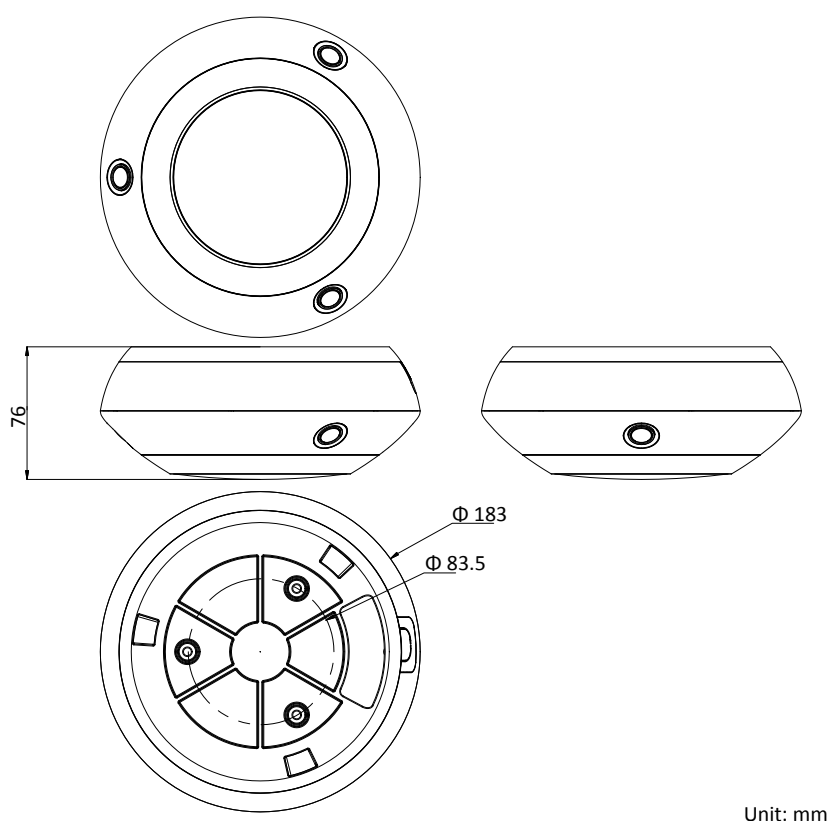

Power	12 VDC & PoE+ (802.3 at, class 4) Max.20 W (Max. 6 W for IR)
Working Temperature	-10°C to 50°C (14°F to 122°F)
Working Humidity	≤ 90%
Protection Level	IP66, TVS 2000V Lightning Protection, Surge Protection and Voltage Transient Protection
Material	PC & Aluminum alloy
Dimensions	Φ 183 mm × 76 mm (Φ 7.20" × 2.99")
Weight	Approx. 0.68 kg (1.50 lb)

## Dimensions

Unit: mm